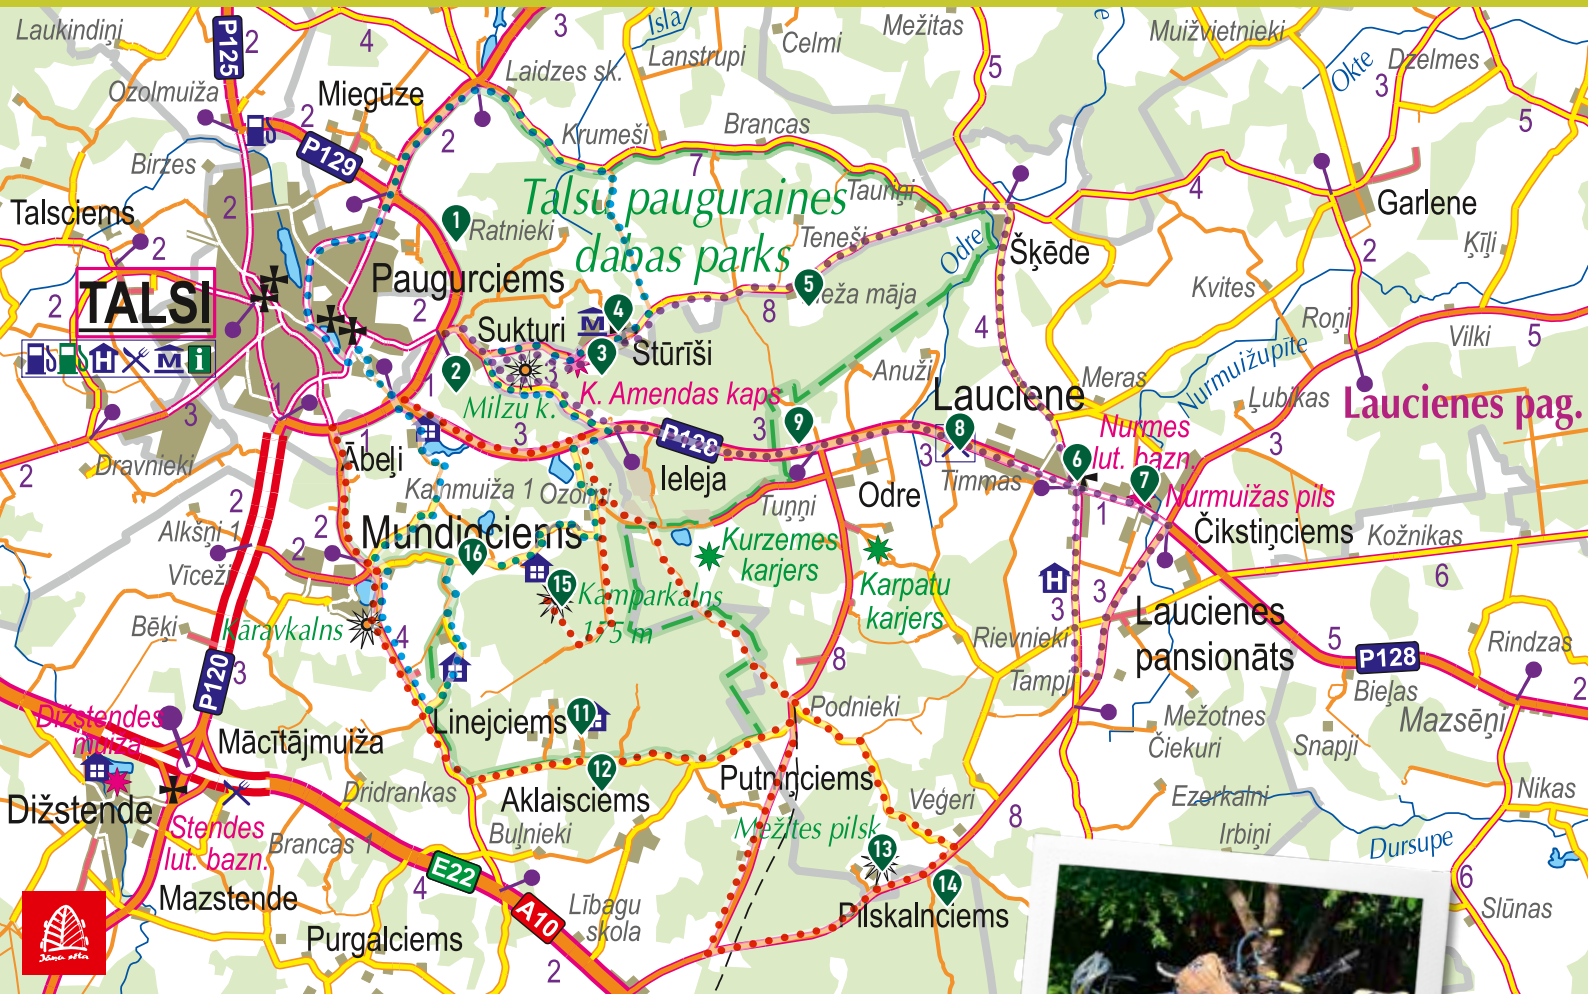

4. CYCLING IN TALSI HILLOCKS NATURE PARK

Nature Park "Talsi Hillock" in Talsi region
Talsupauguraine.lv

ROUTES

Eurovelo 554

Route: Talsi–Lake Ābeļu–Mundgciems–Plēsums–Sukturi–Stūrīši–Zvirgzdi–Talsi
Distance: 25 km
Road surface: gravel, asphalt

Red Cycling Route

Route: Talsi–Mundgciems–Linejciems–Lejslabiņi–viewing tower Kamparkalns–Talsi
Distance: 26 km
Road surface: gravel, asphalt

Violet Cycling Route

Route: Talsi–Sukturi–Stūrīši–Šķēde–Lauciene–Odre–Talsi
Distance: 32 km
Road surface: gravel, asphalt

Scan QR code
and open route in
Endomondo app

11. Latvian folklore pathway
"Jāņkalni"

4. Lutheran church at the former
Leprosorium site

12. Mini Zoo "Rančo"

7. Nurmuiža

6. Nurme Lutheran church